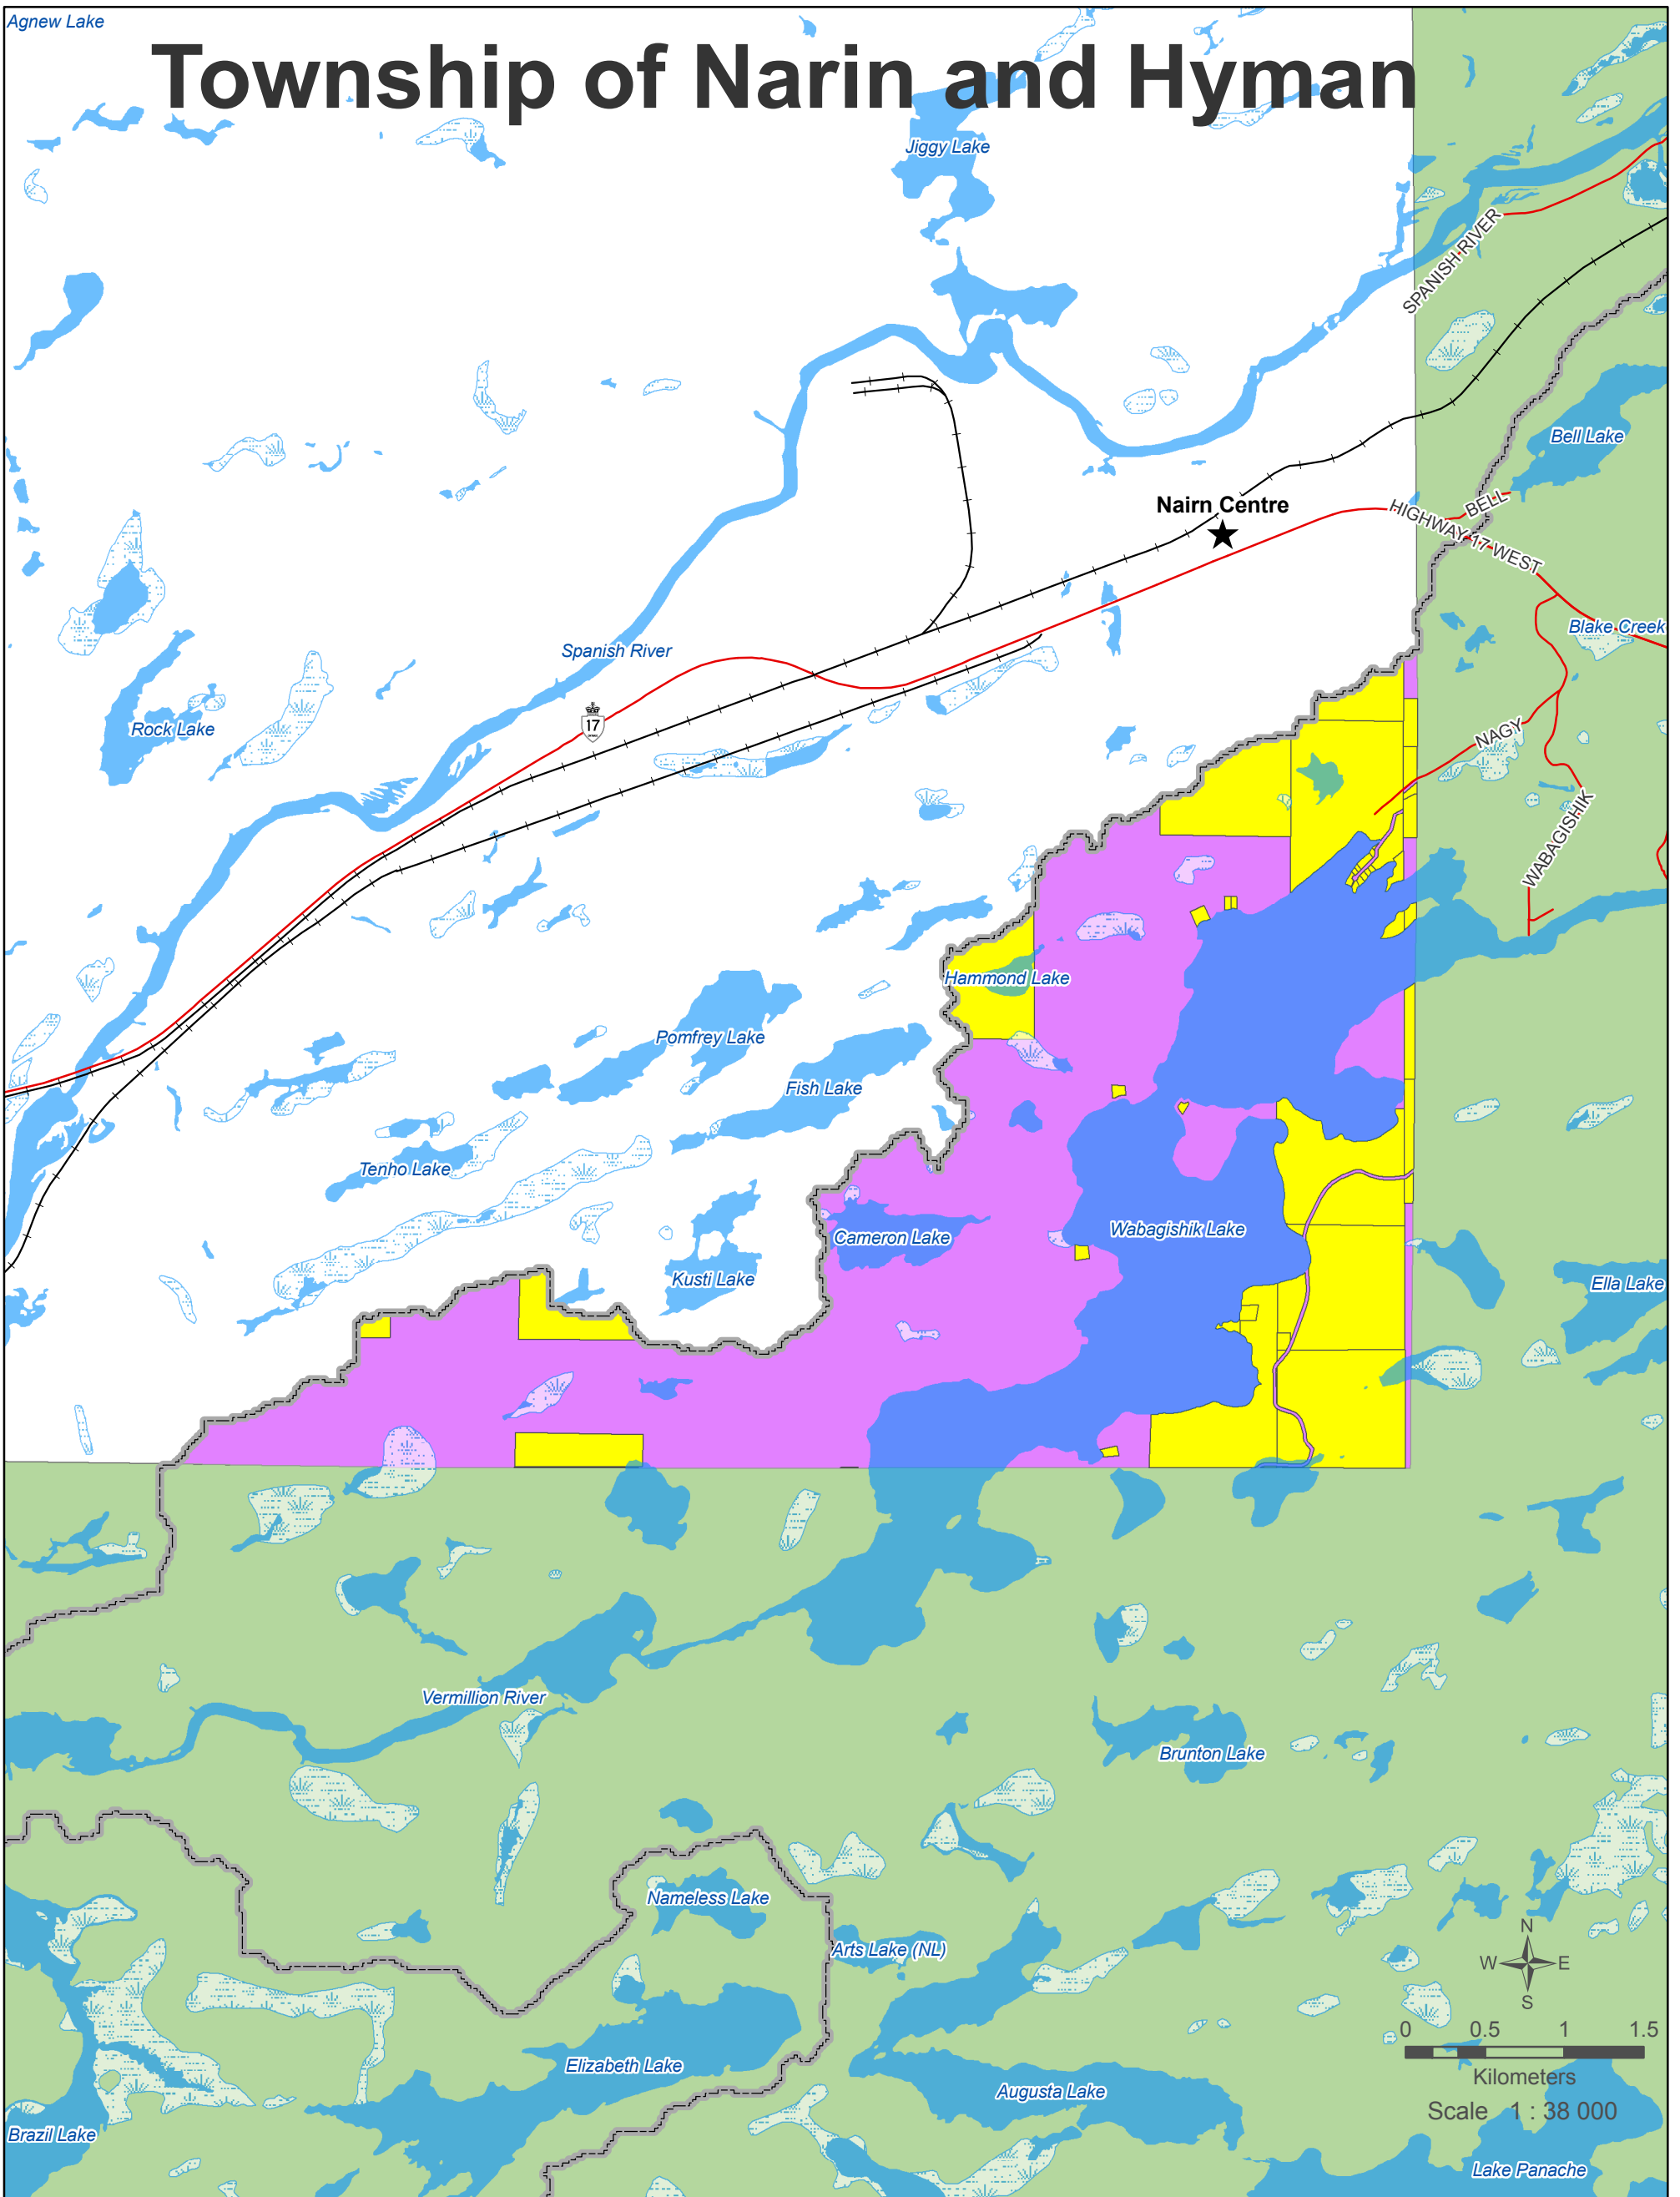

# Township of Narin and Hyman

## Legend

- ★ Town Centre
- Major Roads
- Lakes
- Wetland
- Parcels in SWP Area
- District of Sudbury
- Part of the Township of Narin and Hyman within the Greater Sudbury Source Protection Area
- Source Water Protection Boundary

This map is for illustrative purposes only, and is not suitable for decision making. Users therefore assume the risk associated with the accuracy and results of the contents of this document, other supporting text and digital information.