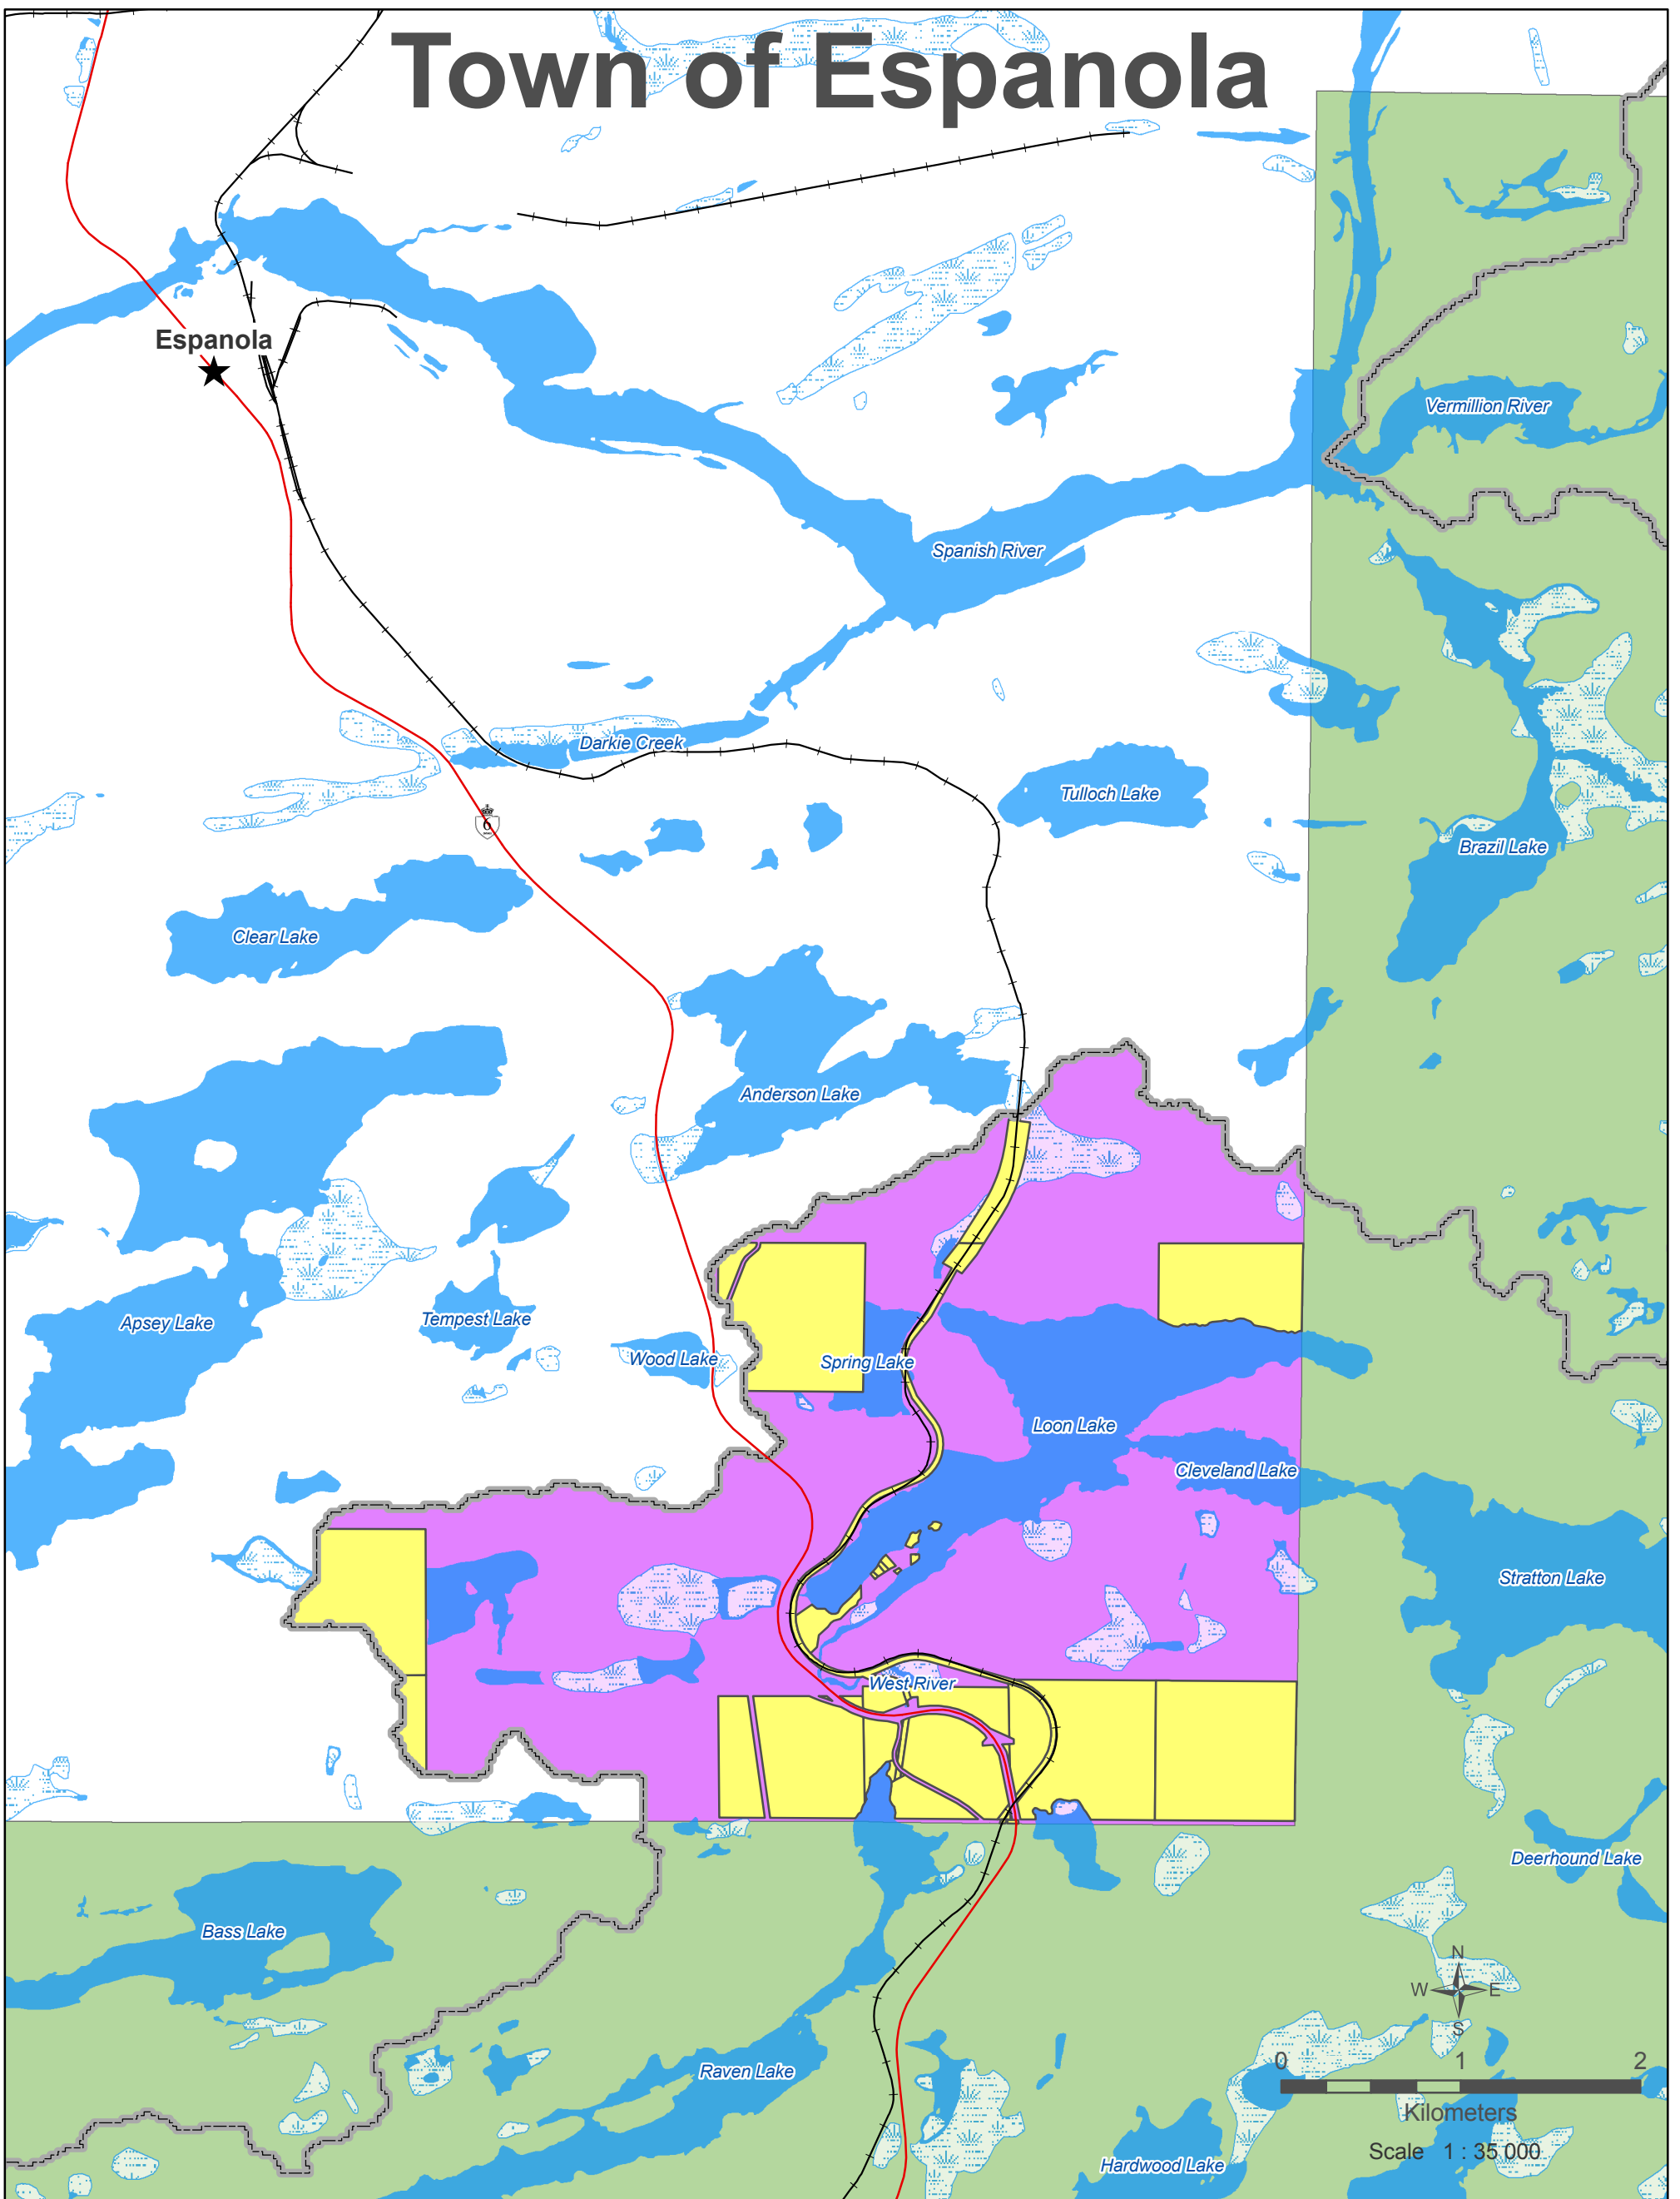

# Town of Espanola

## Legend

- ★ Town Centre
- Major Roads
- Lakes
- Wetland
- Parcels in SWP Area
- District of Sudbury
- Part of the Town of Espanola within the Greater Sudbury Source Protection Area
- Source Water Protection Boundary

This map is for illustrative purposes only, and is not suitable for decision making. Users therefore assume the risk associated with the accuracy and results of the contents of this document, other supporting text and digital information.